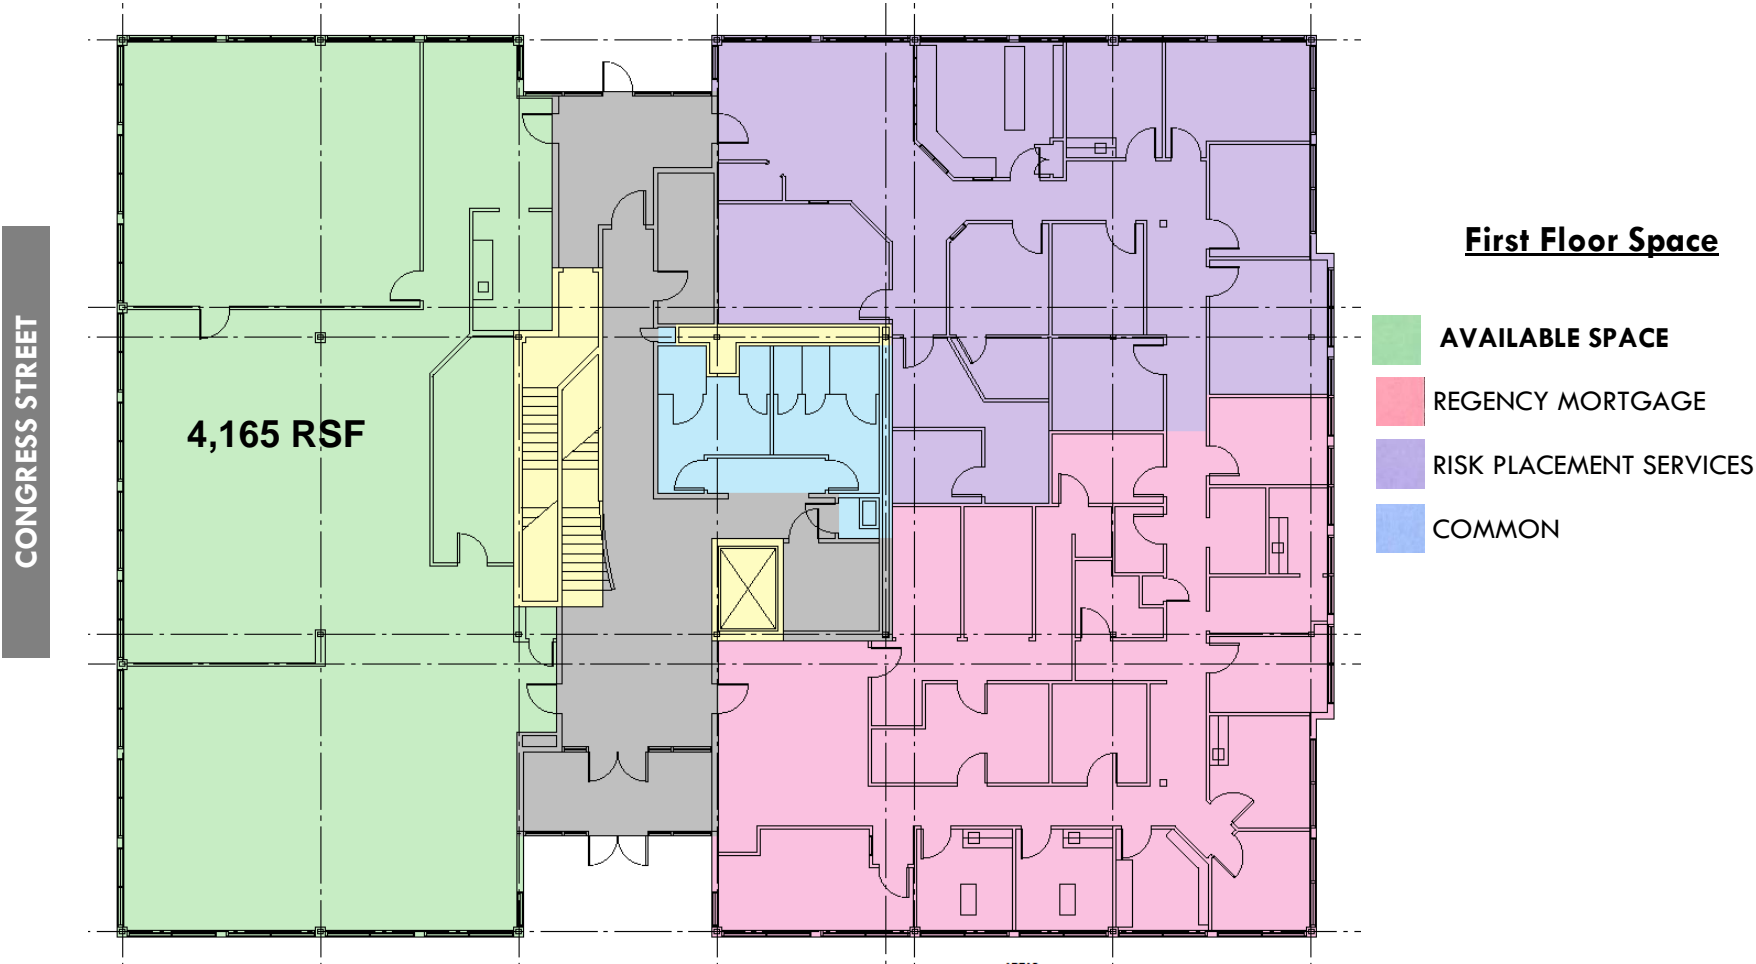

STROUDWATER CROSSING - PORTLAND, ME

STROUDWATER CROSSING - PORTLAND, ME

CONGRESS STREET

Second Floor Space
10,900± RSF

STROUDWATER CROSSING - PORTLAND, ME

Third Floor
AVAILABLE SPACE
10,023 RSF

Stroudwater Crossing