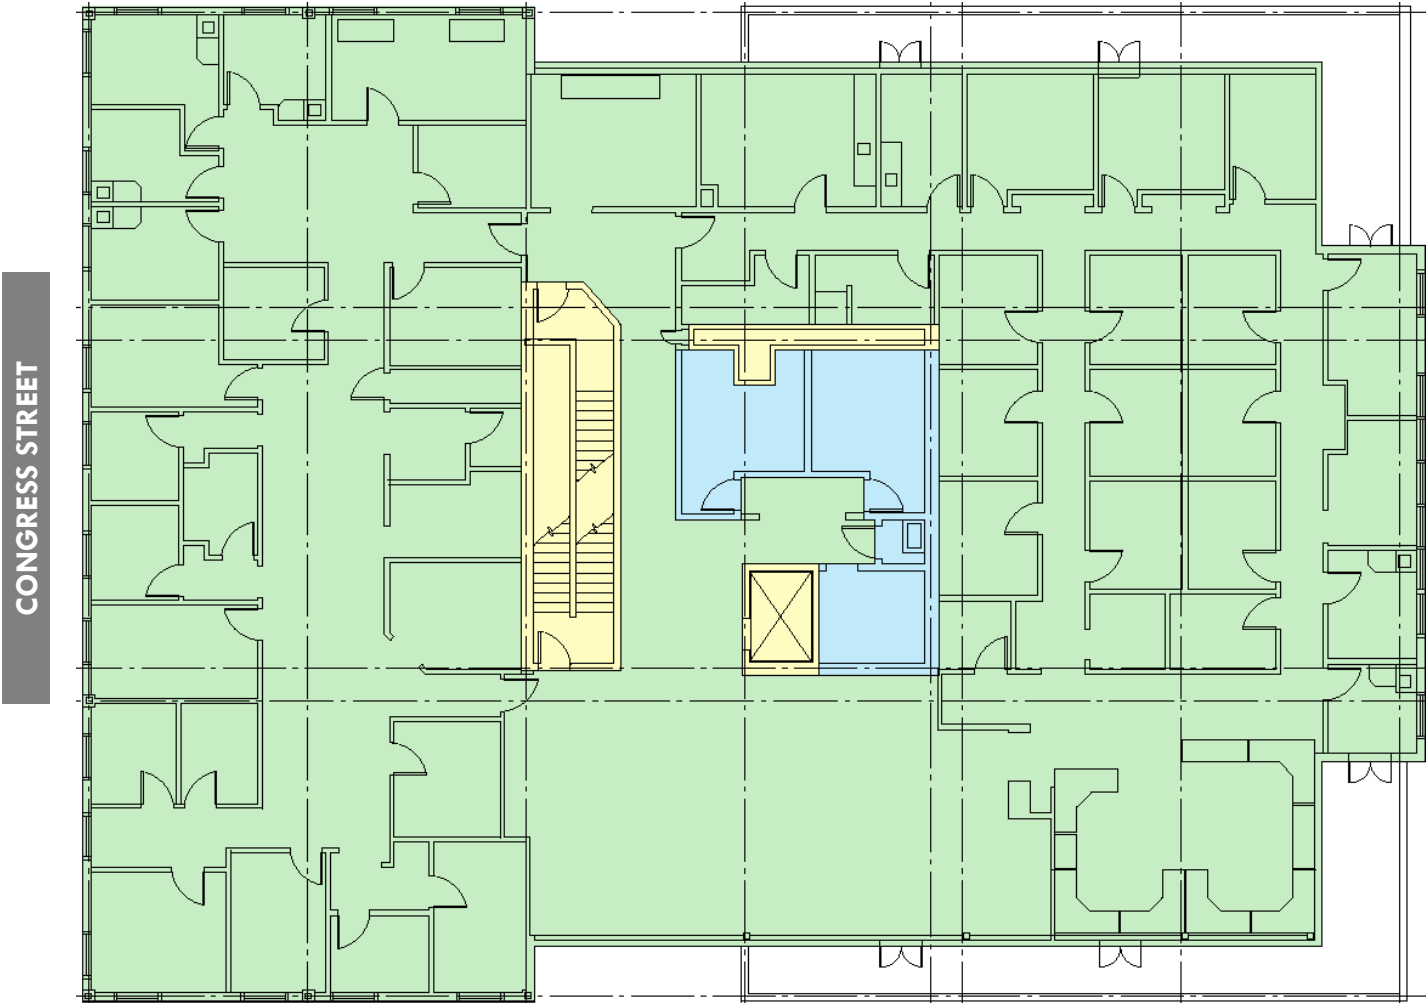

STROUDWATER CROSSING - PORTLAND, ME

STROUDWATER CROSSING - PORTLAND, ME

CONGRESS STREET

Second Floor Space
10,900± RSF

STROUDWATER CROSSING - PORTLAND, ME

Third Floor
AVAILABLE SPACE
10,023 RSF

Stroudwater Crossing