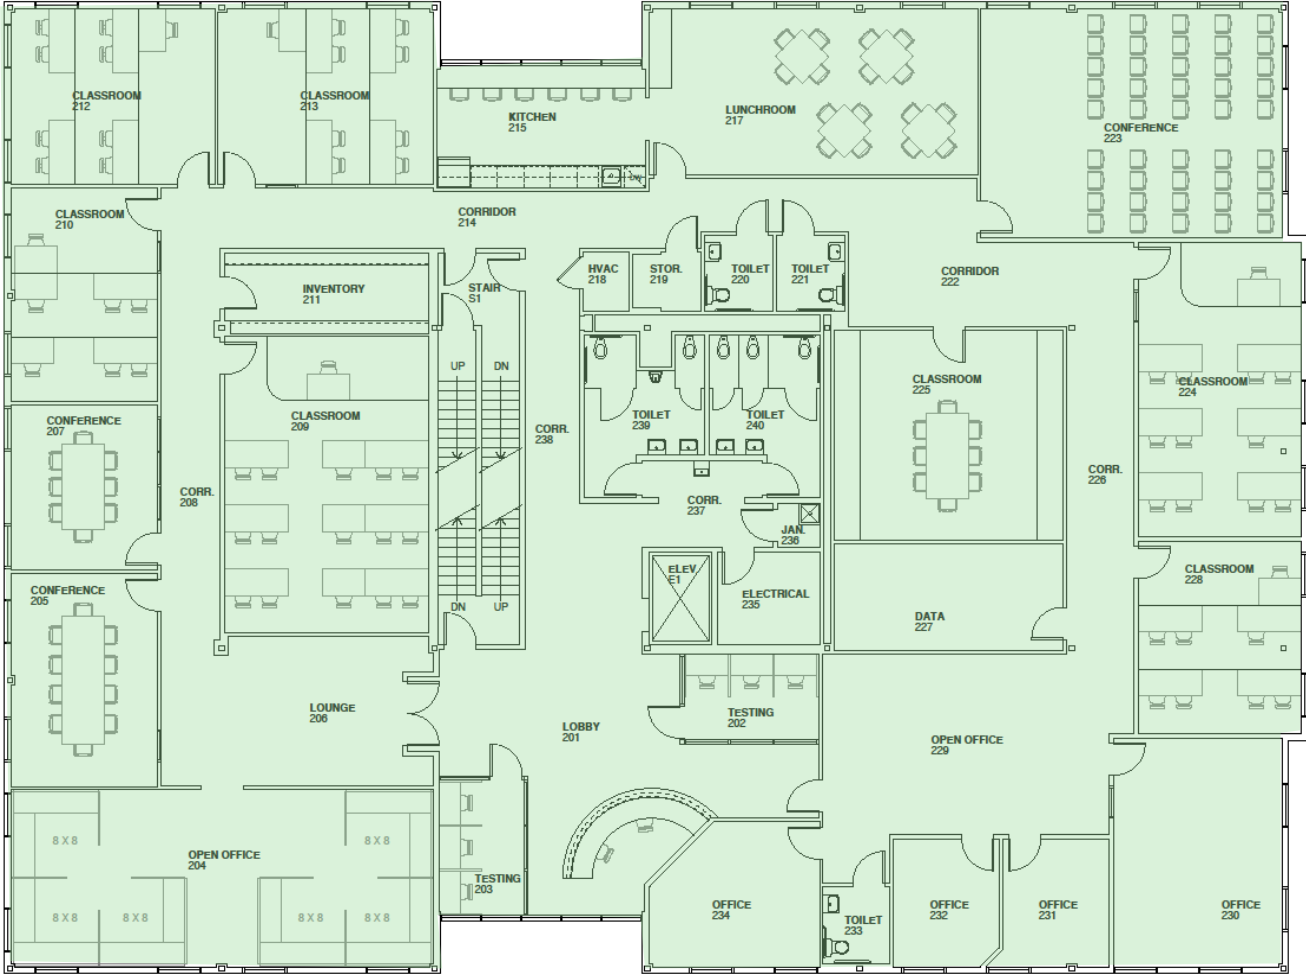

STROUDWATER CROSSING - PORTLAND, ME

STROUDWATER CROSSING - PORTLAND, ME

CONGRESS STREET

Second Floor Space
10,900± RSF

STROUDWATER CROSSING - PORTLAND, ME

Third Floor
AVAILABLE SPACE
10,023 RSF

Stroudwater Crossing