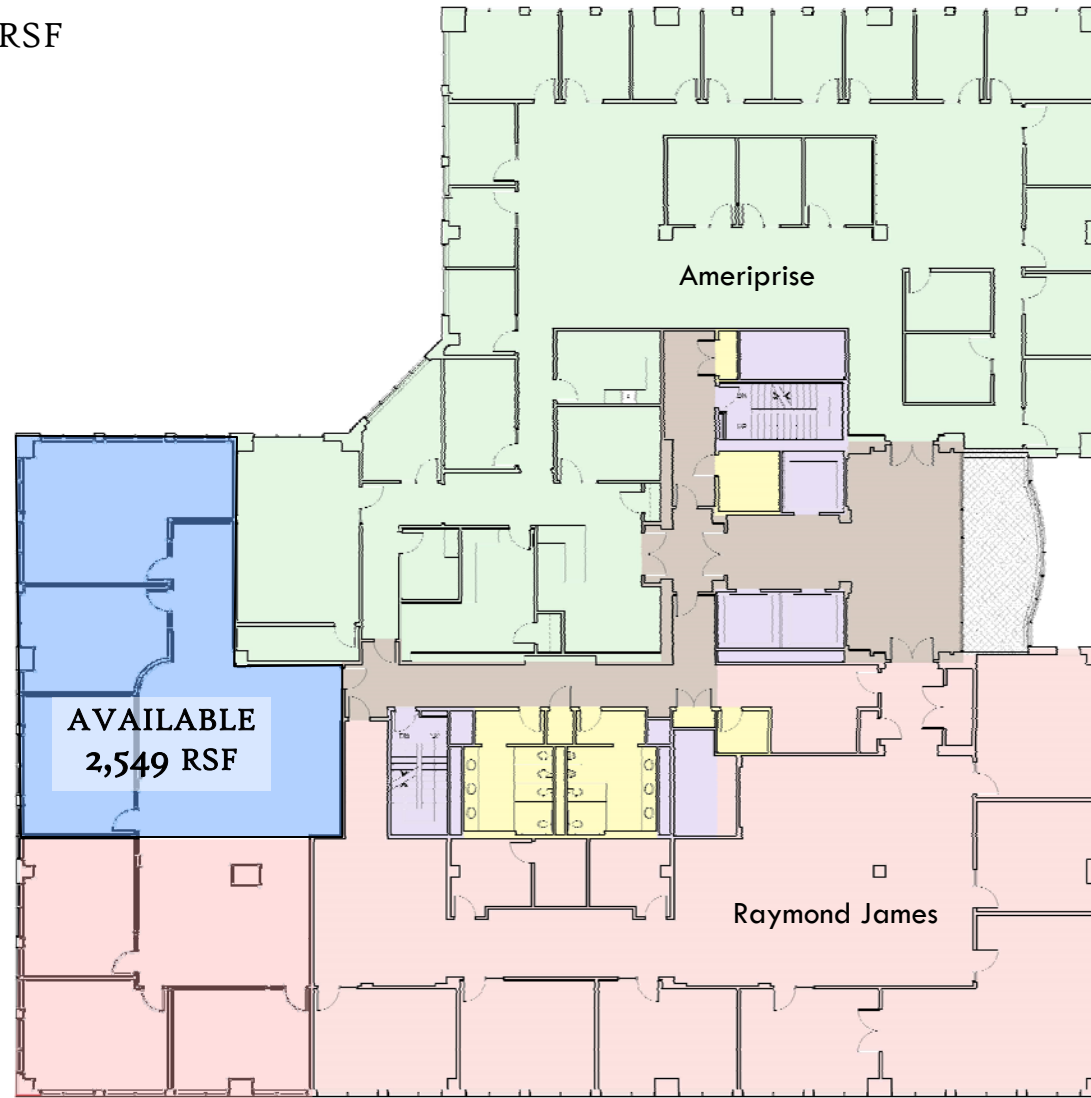

TWO PORTLAND SQUARE

PORTLAND'S BEST KNOWN ADDRESS

Two Portland Square, Portland Maine
CLASS A PROFESSIONAL OFFICE SPACE FOR LEASE

SEVENTH FLOOR PLAN

■ Available: 2,549 RSF

Paragon Commercial Real Estate represents the seller/landlord interest in the sale or lease of this property. The information furnished, whether expressed or implied, is from sources deemed reliable, but no warranty is made as to the accuracy thereof and is subject to change without notice. All information should be independently verified.

TWO PORTLAND SQUARE

PORTLAND'S BEST KNOWN ADDRESS

Two Portland Square, Portland Maine
CLASS A PROFESSIONAL OFFICE SPACE FOR LEASE

SEVENTH FLOOR—NEW LOBBY AND VIEW